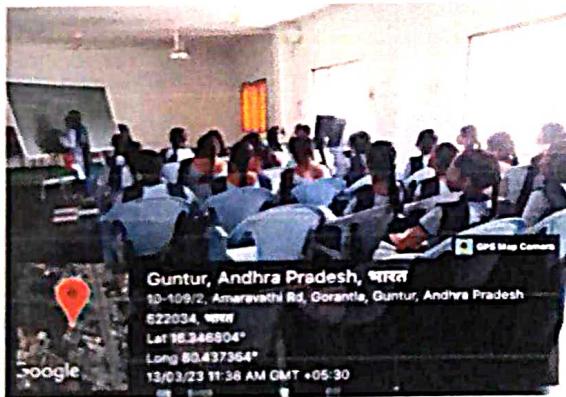

ST. ANN'S COLLEGE FOR WOMEN

(Affiliated to Acharya Nagarjuna University,
Recognized Under Section 2(f) of UGC Act 1956-New Delhi)
Amaravathi Road, Gorantla, Guntur – 522034 (A.P)

Email: st_anns_coll@yahoo.co.in Website: www.stannscollegeforwomen.org

DEPARTMENT OF BCA

Class/Year : II & III BCA
Name of the Activity : Student Seminar
Date : 13-03-2023 & 14-03-2023
No. of Students Attended : 64

The Department of BCA conducted **Student Seminar** in the academic year 2022-2023 on 13.03.2023 & 14 March 2023 the topics on **Subject related** 64 Students of II & III BCA were participated in the presentation.

The Department of BCA conducted Student Seminar on 13-03-2023 & 14-03-2023 on subject related topics.