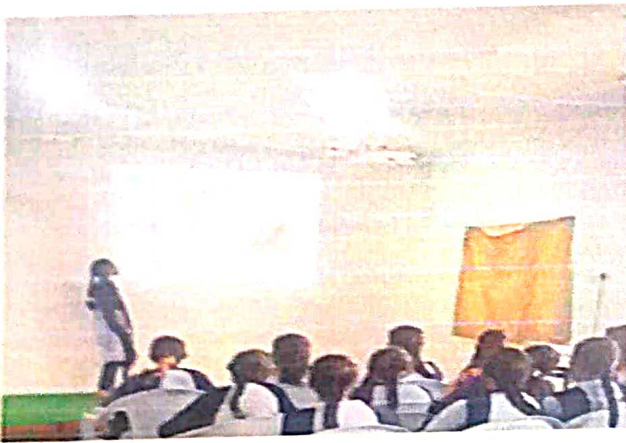

The Department of Mathematics conducted **POWER POINT PRESENTATION** in the academic year 2022-2023 on 27th April 2023 on the topic "**Presentation on Linear Equation in Two Variable**". 236 Students of the Department of 1st & 2nd B Sc-MPC, MSCs & MPCs were participated in the presentation.